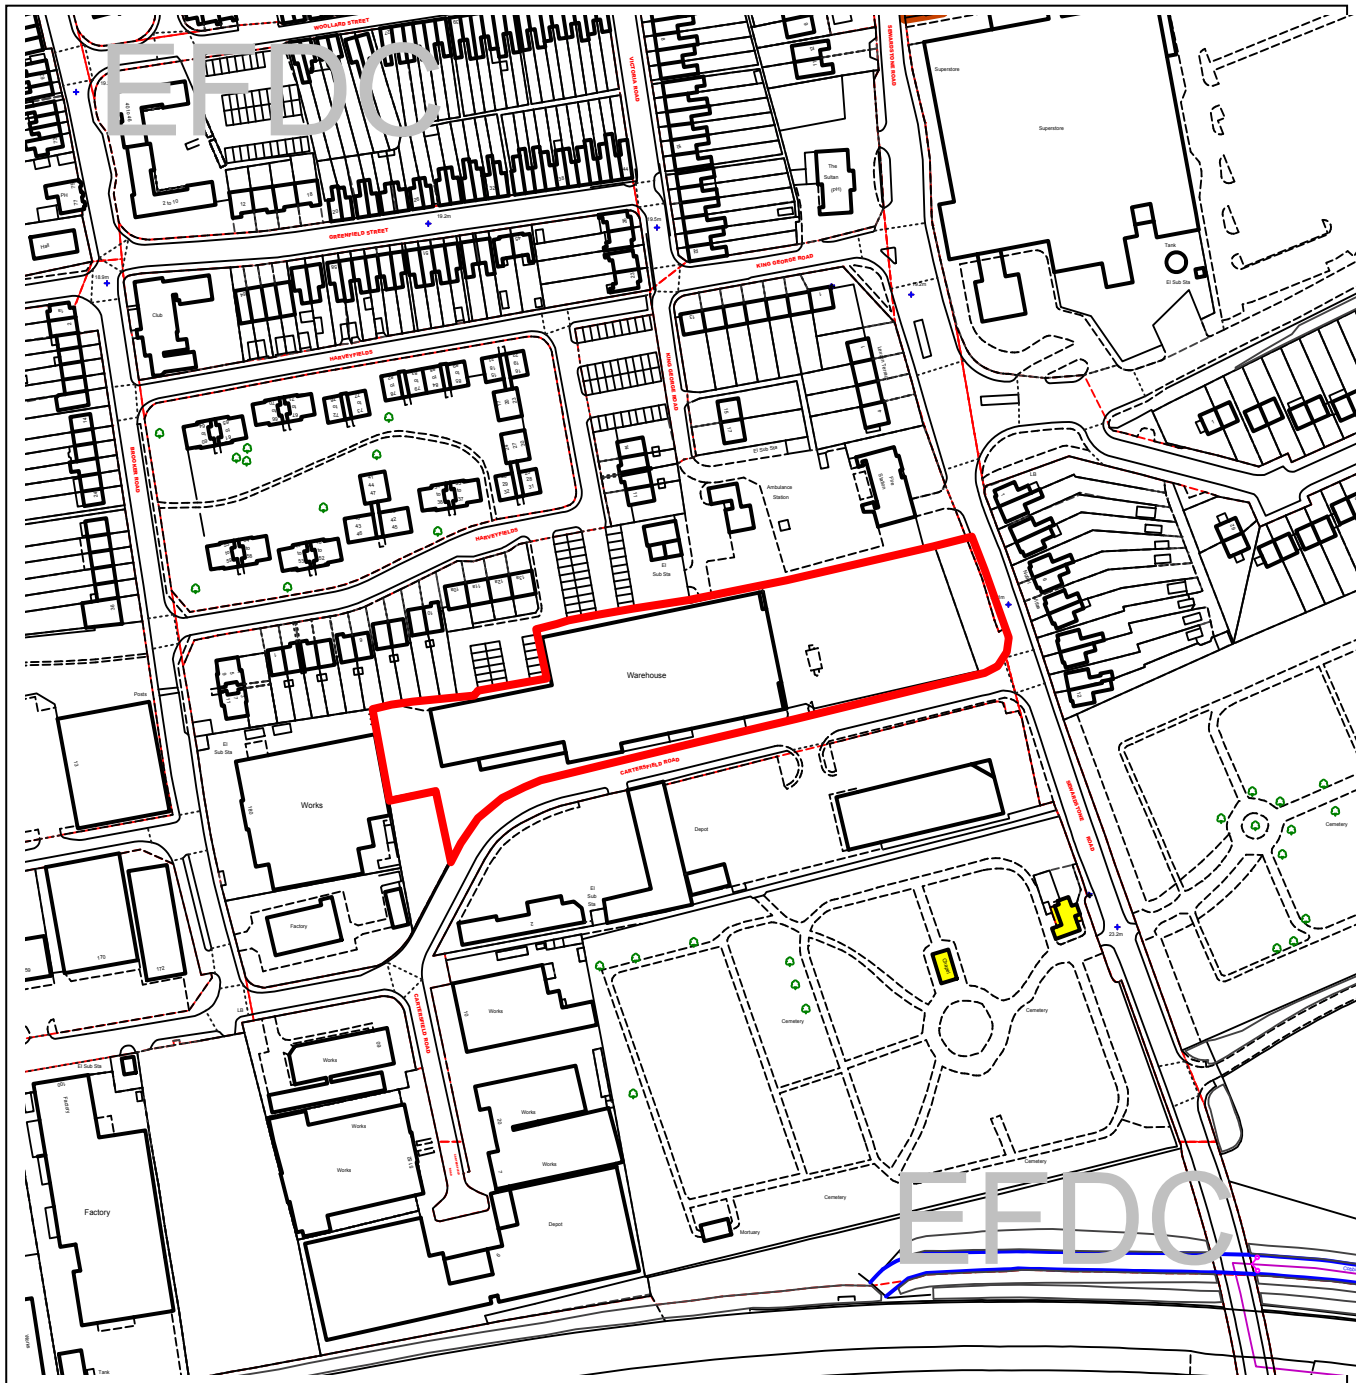

Epping Forest District Council

District Development Control Committee

The material contained in this plot has been reproduced from an Ordnance Survey map with the permission of the Controller of Her Majesty's Stationery. (c) Crown Copyright. Unauthorised reproduction infringes Crown Copyright and may lead to prosecution or civil proceedings.

EFDC licence No.100018534

Agenda Item Number:	10
Application Number:	EPF/1305/08
Site Name:	1 Cartersfield Road, Waltham Abbey EN9
Scale of Plot:	1/2500